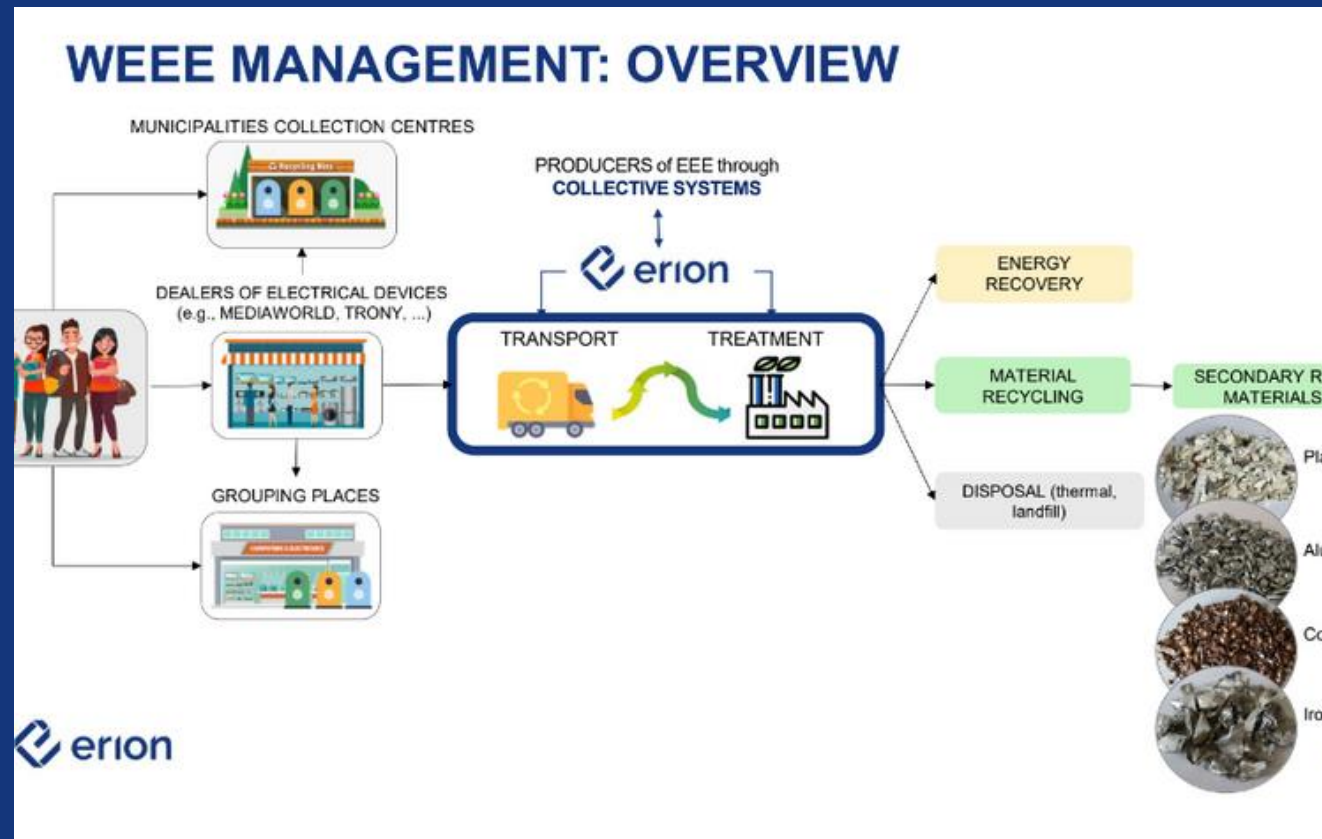

ECODESIGN

DIRECTIVE- DIGITAL
PRODUCT PASSPORT

PROPOSAL OF NEW EUROPEAN DIRECTIVE

About Technologies, Policies and Strategies,...

Collection System & WEEE Management.

WBA MANAGEMENT – 2LIFE

• REPURPOSING OF 2ND LIFE BATTERY PACKS:

Collect battery packs, select batteries with sufficient remaining capacity and combine similar battery packs;

• REFURBISHING OF 2ND LIFE BATTERY PACKS:

Open packs, remove modules for possible refurbishment, cell reconditioning or recycling. Repackage modules into new battery packs.