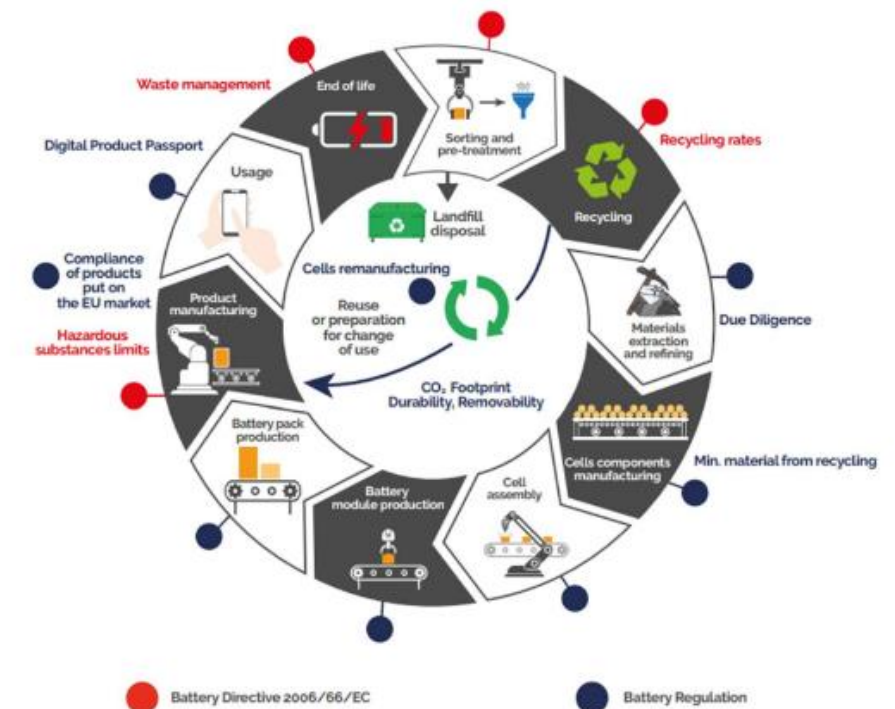

EXPERIENCE OF GREENUS INTERNSHIP IN ROME

[Hanoi University of Science and Technology](#)

Co-funded by the
Erasmus+ Programme
of the European Union

This is us!

We attended scientific activities....

We have gained a huge knowledge...

ECODESIGN

DIRECTIVE- DIGITAL
PRODUCT PASSPORT

PROPOSAL OF NEW EUROPEAN DIRECTIVE

About Technologies, Policies and Strategies,...

Collection System & WEEE Management.

WBA MANAGEMENT – 2LIFE

• REPURPOSING OF 2ND LIFE BATTERY PACKS:

Collect battery packs, select batteries with sufficient remaining capacity and combine similar battery packs;

• REFURBISHING OF 2ND LIFE BATTERY PACKS:

Open packs, remove modules for possible refurbishment, cell reconditioning or recycling. Repackage modules into new battery packs.